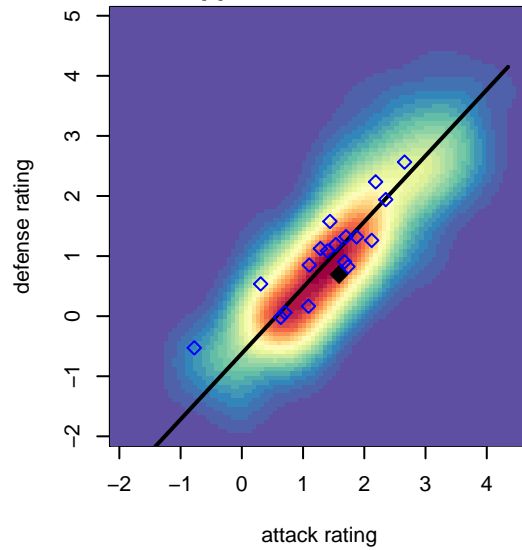

# Idaho Rush Nero B03

Idaho Rush Soccer  
 Boise, ID  
 B03 total strength=1129  
 attack=4.89 defense=2  
 fall league = Idaho D3 U14/U15 Div 1 U15  
 spr league = Spr Idaho D3 U13/U14 Div 1

alt names used:  
 IDAHO RUSH NERO (2003) (ID)  
 IDAHO RUSH NERO (2003)  
 IDAHO RUSH NERO (2003) (ID)

Venues played:  
 2016 Idaho D3 U14/U15 Div 1 U15  
 2016 GEM State Challenge U14 U14  
 2016 Spr Idaho D3 U13/U14 Division 1  
 2016 ID Directors Cup U14B Silver West U14

**Idaho Rush Nero B03**  
 Dots are actual minus expected GF (blue circles) and GA (red triangles).  
 Blue line is smoothed change in attack strength. Red is smoothed change in defense strength.

**attack and defense variance (black dot)  
relative to other teams  
and top 10 in region**

**attack and defense rating  
relative to others at age  
and all opponents in last 13 months**

**Performance relative to 13 month average**