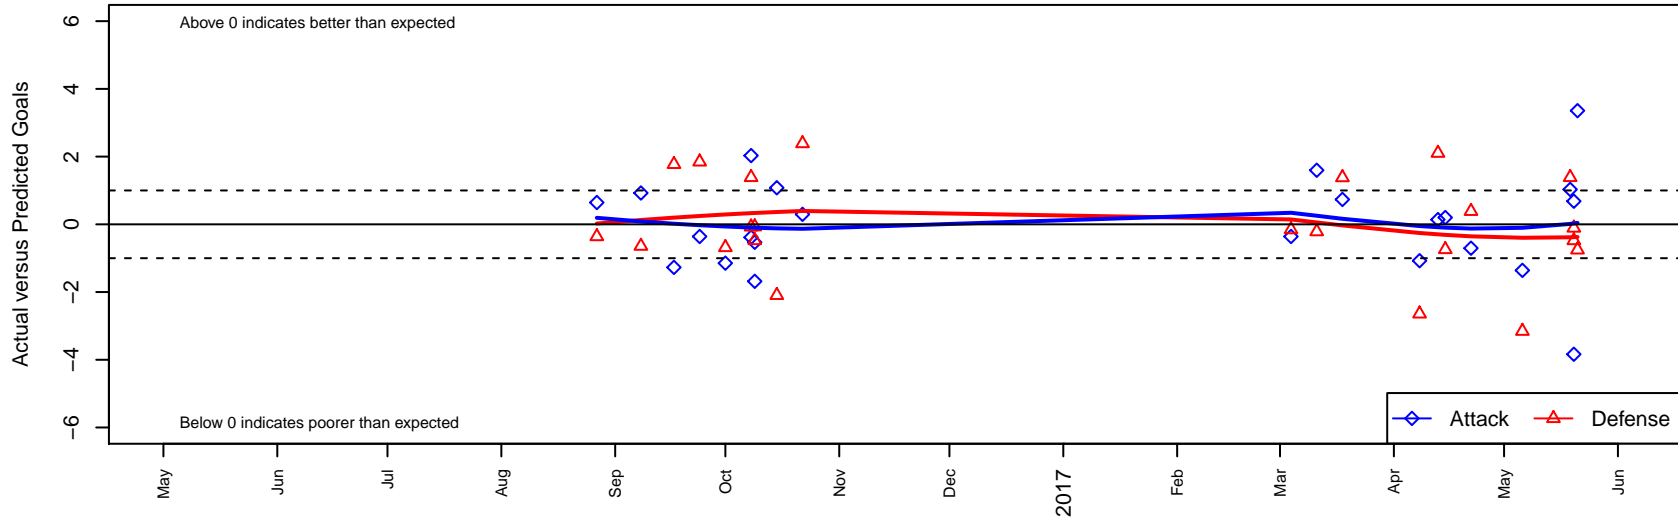

# Idaho Rush Nero B03

Idaho Rush Soccer  
 Boise, ID  
 B03 total strength=1129  
 attack=4.89 defense=2  
 fall league = Idaho D3 U14/U15 Div 1 U15  
 spr league = Spr Idaho D3 U13/U14 Div 1

alt names used:  
 IDAHO RUSH NERO (2003) (ID)  
 IDAHO RUSH NERO (2003)  
 IDAHO RUSH NERO (2003) (ID)

Venues played:  
 2016 Idaho D3 U14/U15 Div 1 U15  
 2016 GEM State Challenge U14 U14  
 2016 Spr Idaho D3 U13/U14 Division 1  
 2016 ID Directors Cup U14B Silver West U14

**Idaho Rush Nero B03**  
 Dots are actual minus expected GF (blue circles) and GA (red triangles).  
 Blue line is smoothed change in attack strength. Red is smoothed change in defense strength.

**attack and defense variance (black dot)  
relative to other teams  
and top 10 in region**

**attack and defense rating  
relative to others at age  
and all opponents in last 13 months**

**Performance relative to 13 month average**