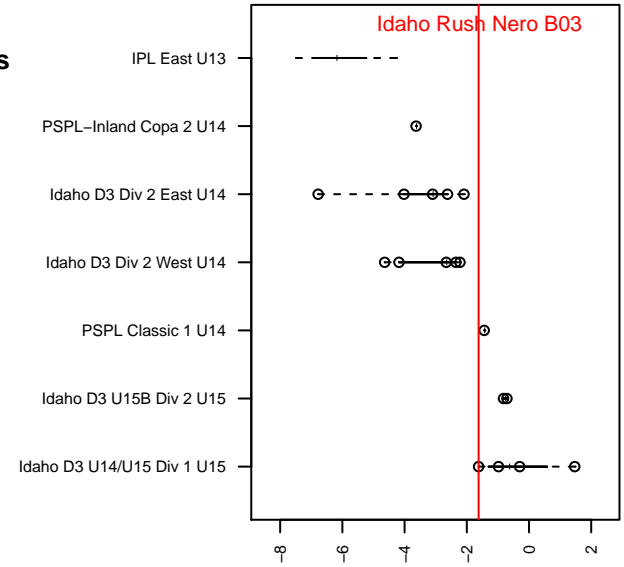

# Idaho Rush Nero B03

Idaho Rush Soccer  
 Boise, ID  
 B03 total strength=1129  
 attack=4.89 defense=2  
 fall league = Idaho D3 U14/U15 Div 1 U15  
 spr league = Spr Idaho D3 U13/U14 Div 1

alt names used:  
 IDAHO RUSH NERO (2003) (ID)  
 IDAHO RUSH NERO (2003)  
 IDAHO RUSH NERO (2003) (ID)

Venues played:  
 2016 Idaho D3 U14/U15 Div 1 U15  
 2016 GEM State Challenge U14 U14  
 2016 Spr Idaho D3 U13/U14 Division 1  
 2016 ID Directors Cup U14B Silver West U14

**Idaho Rush Nero B03**  
 Dots are actual minus expected GF (blue circles) and GA (red triangles).  
 Blue line is smoothed change in attack strength. Red is smoothed change in defense strength.

**attack and defense variance (black dot)  
relative to other teams  
and top 10 in region**

**attack and defense rating  
relative to others at age  
and all opponents in last 13 months**

**Performance relative to 13 month average**