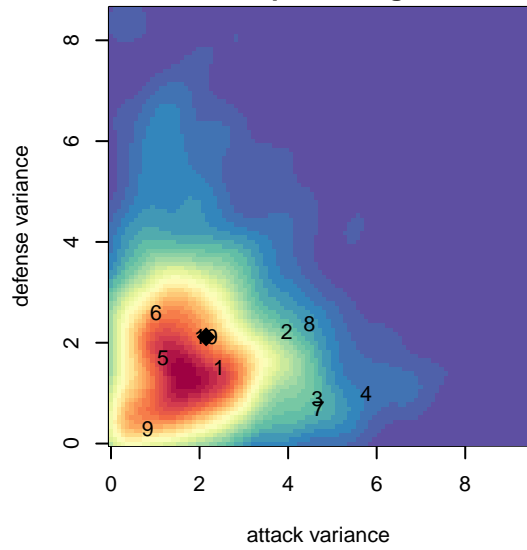

# Idaho Rush Nero B03

Idaho Rush Soccer  
 Boise, ID  
 B03 total strength=1129  
 attack=4.89 defense=2  
 fall league = Idaho D3 U14/U15 Div 1 U15  
 spr league = Spr Idaho D3 U13/U14 Div 1

alt names used:  
 IDAHO RUSH NERO (2003) (ID)  
 IDAHO RUSH NERO (2003)  
 IDAHO RUSH NERO (2003) (ID)

Venues played:  
 2016 Idaho D3 U14/U15 Div 1 U15  
 2016 GEM State Challenge U14 U14  
 2016 Spr Idaho D3 U13/U14 Division 1  
 2016 ID Directors Cup U14B Silver West U14

**Idaho Rush Nero B03**  
 Dots are actual minus expected GF (blue circles) and GA (red triangles).  
 Blue line is smoothed change in attack strength. Red is smoothed change in defense strength.

**attack and defense variance (black dot)  
relative to other teams  
and top 10 in region**

**attack and defense rating  
relative to others at age  
and all opponents in last 13 months**

**Performance relative to 13 month average**